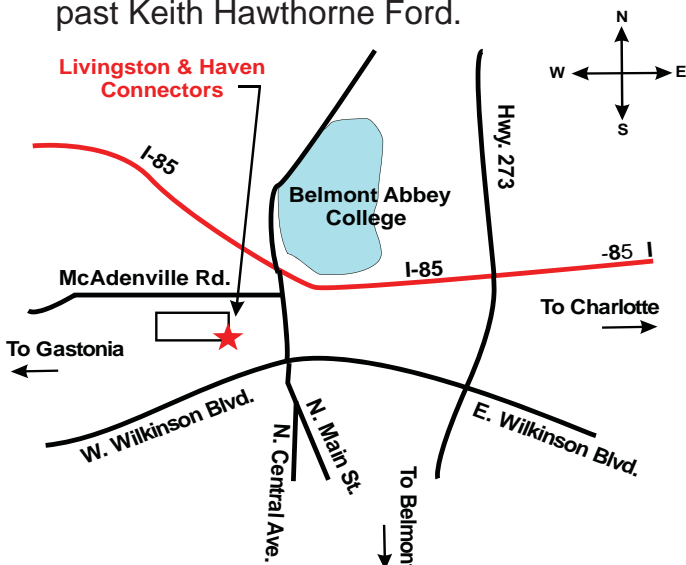

 **Livingston & Haven**  
*CONNECTORS*  
63 McAdenville Road, Belmont, NC 28012  
Phone: 704-825-HOSE (4673)

## Directions to Livingston & Haven Connectors:

- Take I-85 South towards Gastonia to exit 26(Mt. Holly, Belmont, Belmont Abbey exit).
- Turn right onto Belmont-Mt. Holly Road Belmont-Mt. Holly Road becomes N Main St.
- Turn right onto McAdenville Road/NC-7. Go 0.13 miles and store is on Left just past Keith Hawthorne Ford.

 **Livingston & Haven**  
*CONNECTORS*

63 McAdenville Road, Belmont, NC 28012  
Phone: 704-825-HOSE (4673)

[www.Lhtech.com](http://www.Lhtech.com)