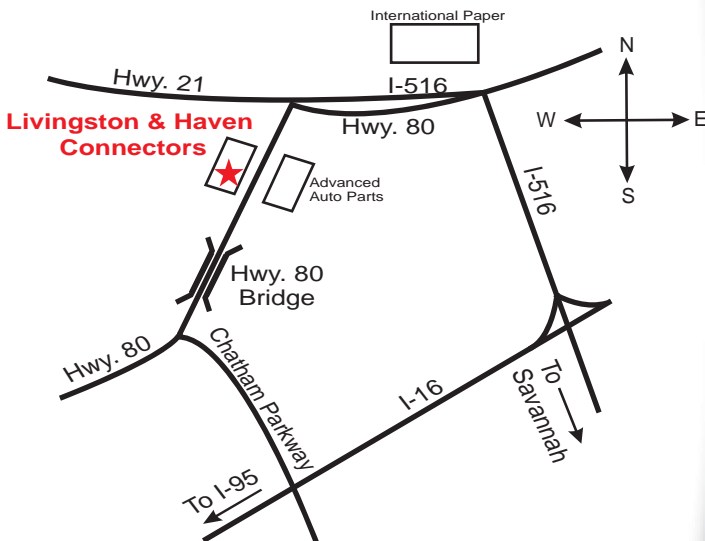

 **Livingston & Haven**  
*CONNECTORS*  
423 Hwy 80, Garden City, Ga. 31408  
Phone (912) 964-1113

## Directions to Livingston & Haven Connectors:

- From I-95 take I-16 East until the Chatham Parkway Exit.
- Take a left on Chatham Parkway until Hwy 80.
- Take a right on Hwy 80, drive 1/4 mile & look for us on the left.
- We are directly across from the Advanced Auto Parts. (We are located in the old Westside Rental building)