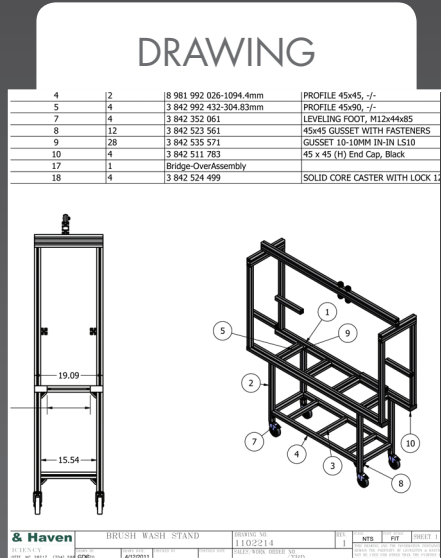

- AUTOMATION
- HYDRAULICS
- PNEUMATICS
- LUBRICATION